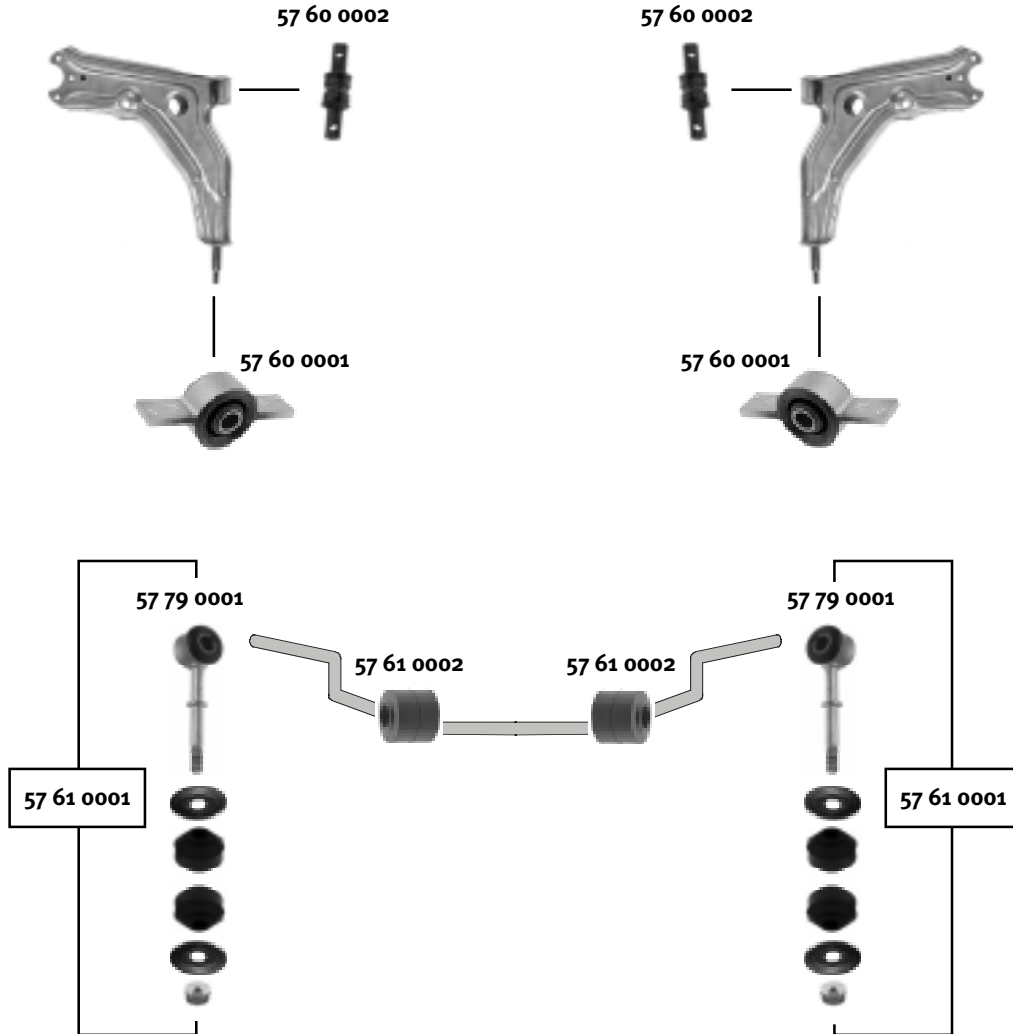

Modell  
Model  
**9000**

Modelljahr  
Modelyear  
**1986 ... 1998**

Quality Made For The World

	Ref.-N°			
<b>57 60 0001</b>	89 65 253	Querlenkerlager/control arm mount	... Modell 91	19 x 65 x 48 x 160
<b>57 79 0001</b>	89 58 944	Koppelstange/connecting rod		
<b>57 61 0001</b>	89 58 944 S1	Rep. Satz Koppelstange/rep. kit connecting rod		
<b>57 60 0002</b>	89 61 476	Querlenkerlager/control arm mount		29/34 x 136
<b>57 61 0002</b>	89 53 986	Stabilisatorlager/stabilizer mount		Ø   10