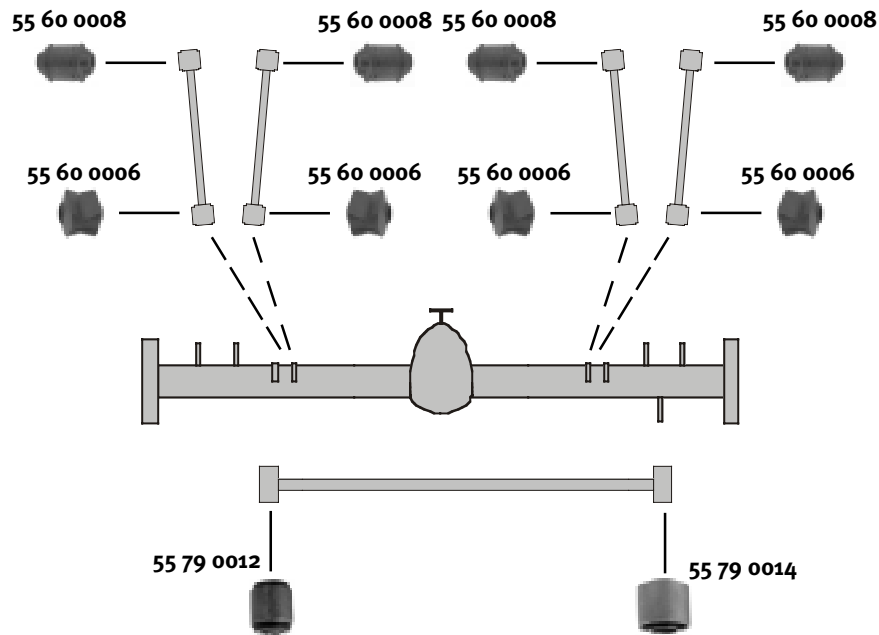

Modell
Model
940 ... 960

Modelljahr
Modelyear
1991 ... 1994

Quality Made For The World

Starrachse/Rigid Axle