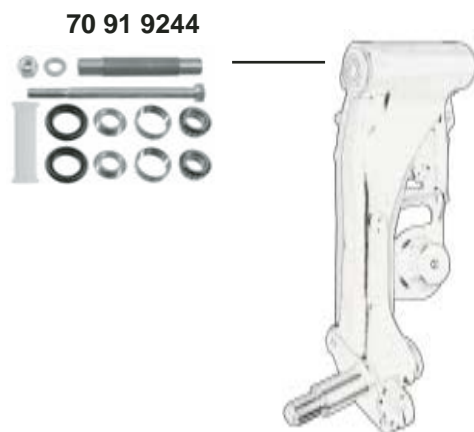

passend für / to fit

FIAT

Quality Made For The World

Barchetta

(1995 →)

passend für / to fit

FIAT Punto I

(1993 → 1999)

Ref. - No.

70 91 9244

0773 6515 S1

Rep. Satz Querlenker / rep. kit control arm