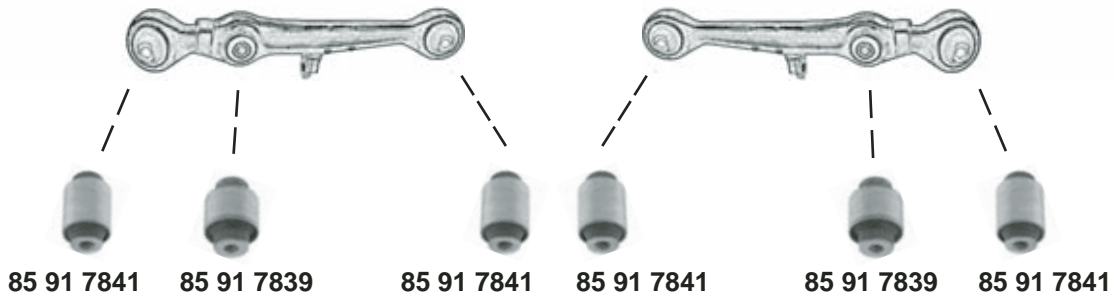

Civic (1987 →)

85 91 8183

85 91 8183

Ref. - No.

85 91 7839	52622-SH3-010	Querlenkerlager / control arm mounting
85 91 7841	52365-SH3-000	Querlenkerlager / control arm mounting
85 91 8183	52385-SR3-000	Querlenkerlager / control arm mounting