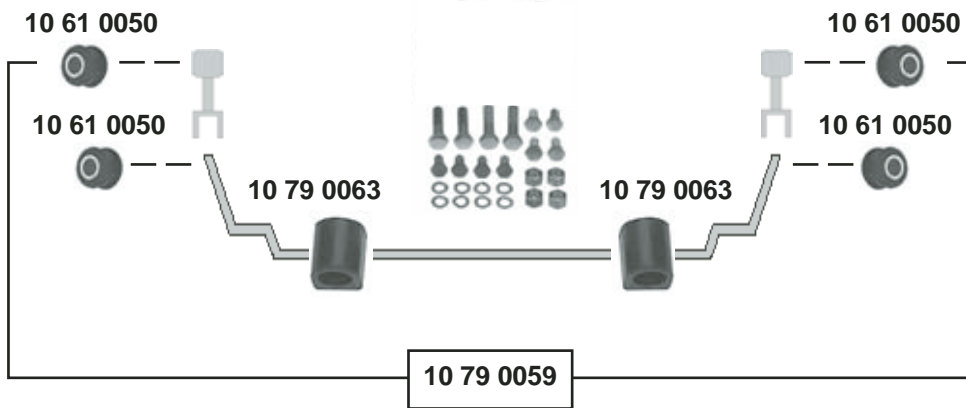

BM 611 (407 D → 410 D) (1982 → 1995)

Quality Made For The World

Ref. - No.

10 61 0050
10 79 0059
10 79 0063

601 321 03 50
611 320 03 11
611 326 00 81

Stabilisatorlager / stabilizer mount
Rep. Satz Stabilisatorlager / rep. kit stabilizer mount
Stabilisatorlager / stabilizer mount

12x26x26
Ø 1 33