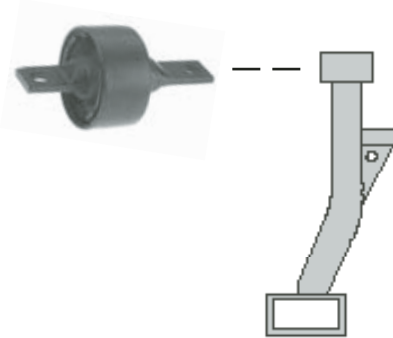

200 + 400

(1992 →)

85 91 8183

85 91 8183

Ref. - No.

85 91 8183

RGX 100980

Querlenkerlager / control arm mounting