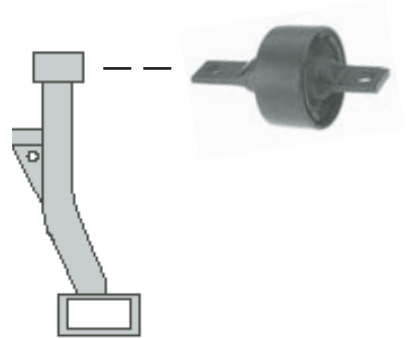

200 + 400

(1992 →)

85 91 8183

85 91 8183

Ref. - No.

85 91 8183

RGX 100980

Querlenkerlager / control arm mounting