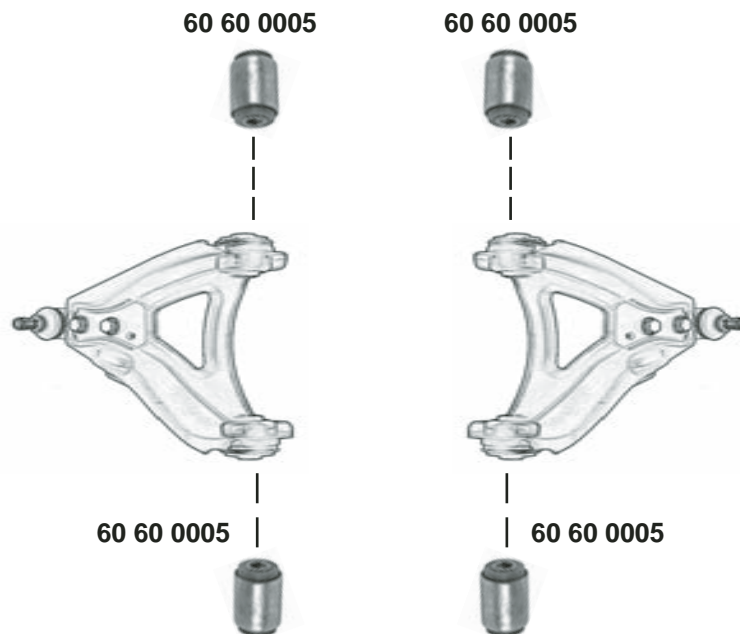

passend für / to fit

RENAULT

Quality Made For The World

R9

(1982 → 1989)

Ref. - No.

60 60 0005

77 04 000 681

Querlenkerlager / control arm mount

12x32x46