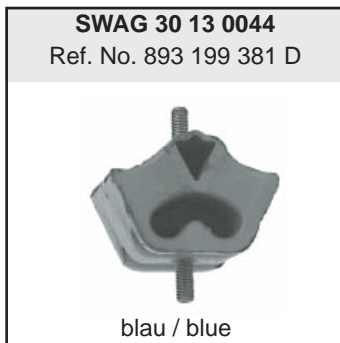

passend für / to fit

AUDI

80 / 90

(1987 → 1992)

Quality Made For The World

				L	R	H	V
1.6 TD (mot. SB)	(ch.) → 8A-M-240 000		→ 28 01 1	30 13 0028	30 13 0028	32 13 0007	30 13 0062
	(ch.) → 8A-M-240 000		29 01 1 →	30 13 0028	30 13 0028	32 13 0006 ① 30 13 0066 ②	30 13 0062
	(ch.) 8A-M-240 001 →			30 13 0028	30 13 0028	32 13 0006 ① 30 13 0066 ②	30 13 0063
1.8 (mot. JV / JN / NE / PM / RU / SF)			(ex.) AC	30 13 0012	30 13 0012	32 13 0006	30 13 0057
			AC	30 13 0012	–	32 13 0006	30 13 0057
1.8 (mot. DZ)			(ex.) AC	30 13 0044	–	–	30 13 0057
			AC	30 13 0044	30 13 0019	–	30 13 0057
1.8 (mot. DZ)			(ex.) AC	30 13 0012	–	32 13 0006	30 13 0057
			AC	30 13 0012	–	32 13 0006	30 13 0057

- ① linke Seite
  left side
  Côté gauche
  lado izquierdo
  lato sinistro
- ② rechte Seite
  right side
  Côté droit
  lado derecho
  lato destro