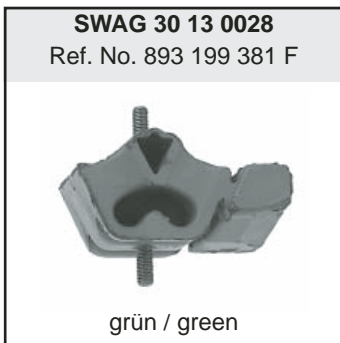

passend für / to fit

AUDI

80 / 90

(1987 → 1992)

Quality Made For The World

				L	R	H	V
1.6 TD (mot. SB)	(ch.) → 8A-M-240 000		→ 28 01 1	30 13 0028	30 13 0028	32 13 0007	30 13 0062
	(ch.) → 8A-M-240 000		29 01 1 →	30 13 0028	30 13 0028	32 13 0006 ① 30 13 0066 ②	30 13 0062
	(ch.) 8A-M-240 001 →			30 13 0028	30 13 0028	32 13 0006 ① 30 13 0066 ②	30 13 0063
1.8 (mot. JV / JN / NE / PM / RU / SF)			(ex.) AC	30 13 0012	30 13 0012	32 13 0006	30 13 0057
			AC	30 13 0012	–	32 13 0006	30 13 0057
1.8 (mot. DZ)			(ex.) AC	30 13 0044	–	–	30 13 0057
			AC	30 13 0044	30 13 0019	–	30 13 0057
1.8 (mot. DZ)			(ex.) AC	30 13 0012	–	32 13 0006	30 13 0057
			AC	30 13 0012	–	32 13 0006	30 13 0057

- ① linke Seite
  left side
  Côté gauche
  lado izquierdo
  lato sinistro
- ② rechte Seite
  right side
  Côté droit
  lado derecho
  lato destro