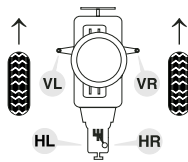

## X5 (E53)

(1999 → )

Quality Made For The World

	VL	VR	HL	HR
3.0 i	–	–	20 13 0045	–
3.0 d	–	–	20 13 0045	–
4.4 i	–	–	20 13 0046	–
4.6 is	–	–	20 13 0046	–

**SWAG 20 13 0045**

Ref. No. 22 31 6 754 088

**SWAG 20 13 0046**