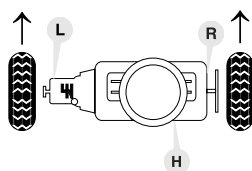

passend für / to fit

CITROEN

Jumper
(1994 →)

Quality Made For The World

L

R

H

1.9 D
(mot. XUD9)