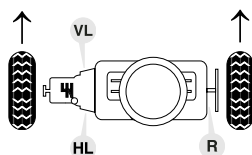

passend für / to fit

FORD

Fiesta 84

(08/83 → 02/89)

Quality Made For The World

VL

HL

R