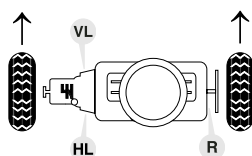

–
–

SWAG 50 13 0013
Ref. No. 6 845 225

Fiesta 89

(01/89 → 08/96)

VL

HL

R

1.0