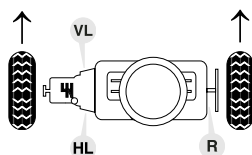

passend für / to fit

FORD

Fiesta 84

(08/83 → 02/89)

Quality Made For The World

VL

HL

R

Benzin / Gasoline

50 13 0008

50 13 0008

–

Diesel

→ 01/86
02/86 →

50 13 0008
–

50 13 0008
–

–
–

SWAG 50 13 0013
Ref. No. 6 845 225