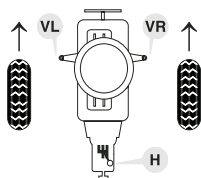

passend für / to fit

MERCEDES BENZ

BM 905 (Sprinter)
(1995 →)

Quality Made For The World

VL

VR

H

616 CDI