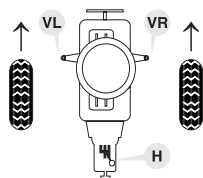

## Rekord E

(1977 → 1986)

Quality Made For The World

VL

VR

H

		VL	VR	H
1.8	 x4	–	–	40 13 0033
2.0 D	 (ch.) FF1000001 →	40 13 0025	40 13 0027	–
2.1 D	 (ch.) FF1000001 →	40 13 0025	40 13 0027	–
2.3 D	 (ch.) FF1000001 →	40 13 0001	40 13 0001	–
2.3 TD	 (ch.) FF1000001 →	40 13 0025	40 13 0027	–