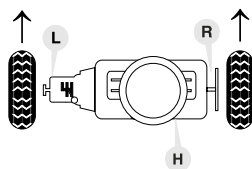

# PEUGEOT

**Boxer**  
(1994 → )

Quality Made For The World

L

R

H

**1.9 D**  
(mot. XUD9)

70 13 0008