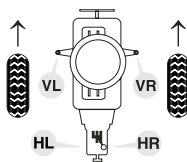

passend für / to fit

RENAULT

R 25

(1988 → 1993)

Quality Made For The World

2.1 D

(ch. B29 0, 2, W)

VL

VR

HL

HR

60 13 0016

60 13 0018

-

-

SWAG 60 13 0016