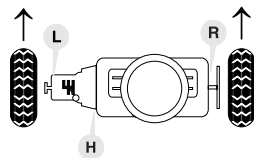

passend für / to fit

RENAULT

Safrane 1 (1992 → 1996)

Quality Made For The World

2.0
(ch. B54 E,0,2)

L

60 13 0010
60 13 0010

R