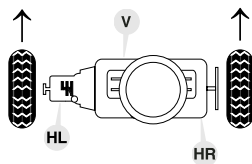

SWAG 30 13 0030
Ref. No. 1H0 199 609 G
braun / brown

SWAG 30 13 0036
Ref. No. 1H0 199 262 E
blau / blue

SWAG 30 13 0083
Ref. No. 191 199 381 A

passend für / to fit

SEAT

Cordoba 1 / Ibiza 1

(1993 → 1999) (ch. → 6K-X-399999)