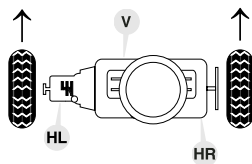

SWAG 30 13 0036
Ref. No. 1H0 199 262 E
blau / blue

SWAG 30 13 0083
Ref. No. 191 199 381 A

passend für / to fit

SEAT

Cordoba 1 / Ibiza 1

(1999 → 2002) (ch. 6K-X-400000 →)

Quality Made For The World

HL