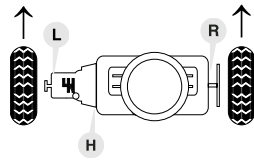

SWAG 30 13 0093

Ref. No. 1J0 199 555 AH

SWAG 30 13 0094

Ref. No. 1J0 199 555 AK

passend für / to fit

SEAT

Leon

(1999 →)