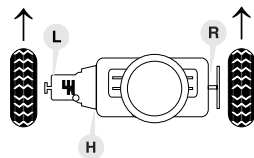

SWAG 30 13 0093

Ref. No. 1J0 199 555 AH

SWAG 30 13 0094

Ref. No. 1J0 199 555 AK

passend für / to fit

SEAT

Toledo 2 (1999 →)

Quality Made For The World