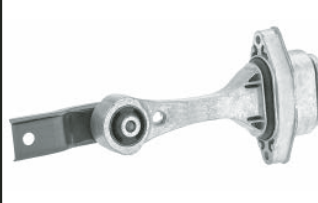

1.9 TDI 150 4 motion
(mot. ARL)

–

30 13 0080

–

SWAG 30 13 0080

Ref. No. 1J0 199 262 BF

SWAG 30 13 0081

Ref. No. 1J0 199 555 AJ

SWAG 30 13 0082

Ref. No. 1J0 199 851 AA

SWAG 30 13 0092

Ref. No. 1J0 199 555 AL

passend für / to fit

VOLKSWAGEN

Bora / Bora 4 motion

(1998 →)