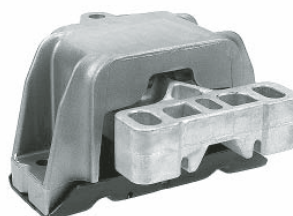

SWAG 30 13 0080

Ref. No. 1J0 199 262 BF

SWAG 30 13 0081

Ref. No. 1J0 199 555 AJ

SWAG 30 13 0082

Ref. No. 1J0 199 851 AA

SWAG 30 13 0092

Ref. No. 1J0 199 555 AL

SWAG 30 13 0093

Ref. No. 1J0 199 555 AH

passend für / to fit

VOLKSWAGEN

Golf 4 / Golf 4 4 motion (1998 →)

Quality Made For The World

L

R