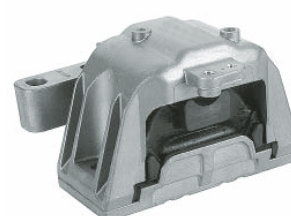

SWAG 30 13 0080

Ref. No. 1J0 199 262 BF

SWAG 30 13 0081

Ref. No. 1J0 199 555 AJ

SWAG 30 13 0082

Ref. No. 1J0 199 851 AA

SWAG 30 13 0092

Ref. No. 1J0 199 555 AL

SWAG 30 13 0093

Ref. No. 1J0 199 555 AH

passend für / to fit

VOLKSWAGEN

Golf 4 / Golf 4 4 motion (1998 →)

Quality Made For The World

L

R