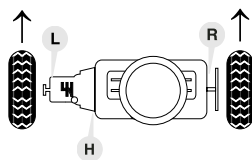

SWAG 30 13 0093

Ref. No. 1J0 199 555 AH

passend für / to fit

VOLKSWAGEN

Golf 4 / Golf 4 4 motion (1998 →)

Quality Made For The World

L

R